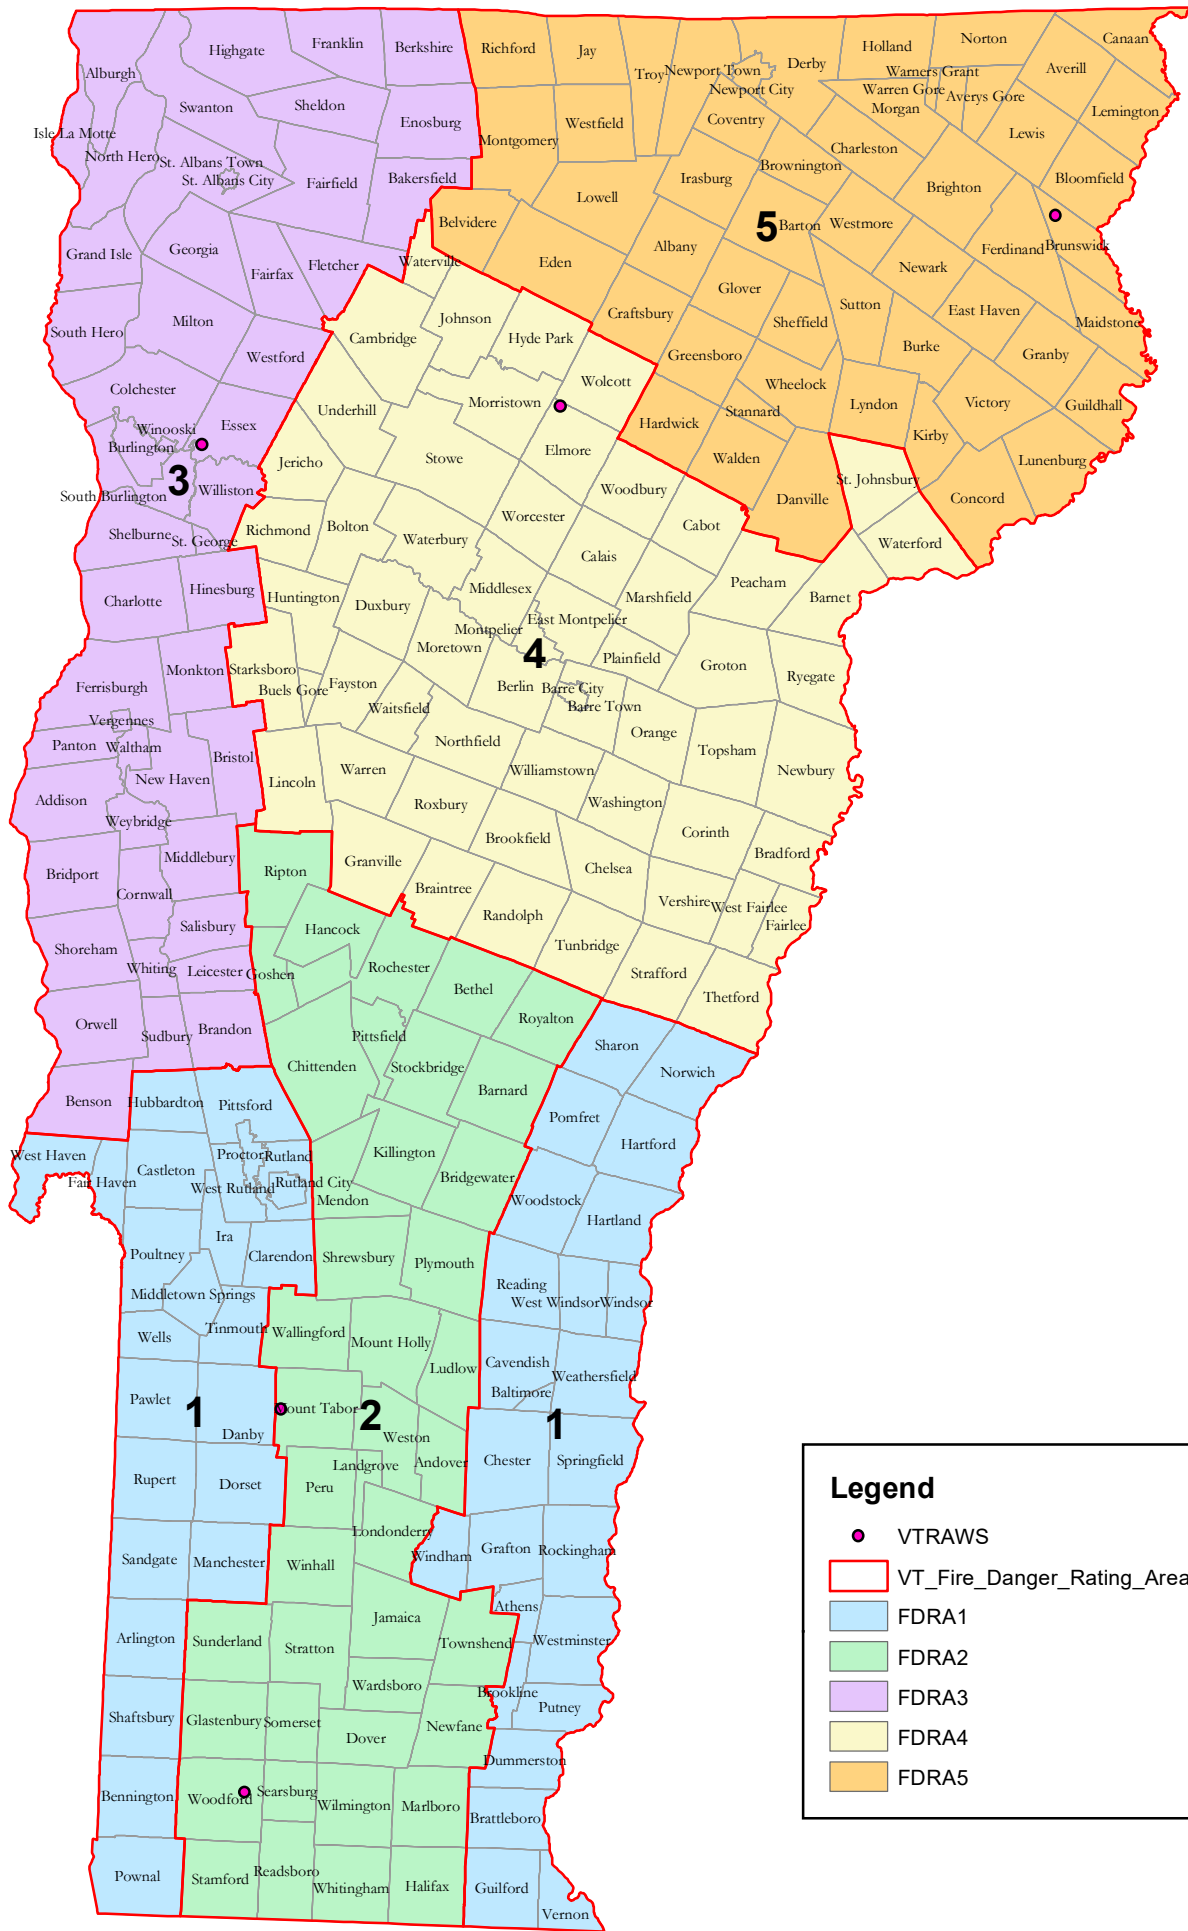

# Vermont Fire Danger Rating Areas

<b>Town</b>	<b>County</b>	<b>Fire Danger Rating Area</b>
Adamant	Washington County	4
Addison	Addison County	3
Albany	Orleans County	5
Alburg	Grand Isle County	3
Andover	Windsor County	2
Arlington	Bennington County	1
Ascutney	Windsor County	1
Athens	Windham County	1
Averill	Essex County	5
Avery's Gore	Essex County	5
Bakersfield	Franklin County	3
Baltimore	Windsor County	1
Barnard	Windsor County	2
Barnet	Caledonia County	4
Barre City	Washington County	4
Barre Town	Washington County	4
Barton	Orleans County	5
Beecher Falls	Essex County	5
Bellows Falls	Windham County	1
Belvidere	Lamoille County	4
Bennington	Bennington County	1
Benson	Rutland County	3
Berkshire	Franklin County	3
Berlin	Washington County	4
Bethel	Windsor County	2
Bloomfield	Essex County	5
Bolton	Chittenden County	4
Bondville	Bennington County	2
Bradford	Orange County	4
Braintree	Orange County	4
Brandon	Rutland County	3
Brattleboro	Windham County	1
Bridgewater	Windsor County	2
Bridport	Addison County	3
Brighton	Essex County	5
Bristol	Addison County	3
Brookfield	Orange County	4
Brookline	Windham County	1
Brownington	Orleans County	5
Brownsville	Windsor County	1
Brunswick	Essex County	5
Buel's Gore	Chittenden County	4
Burke	Caledonia County	5