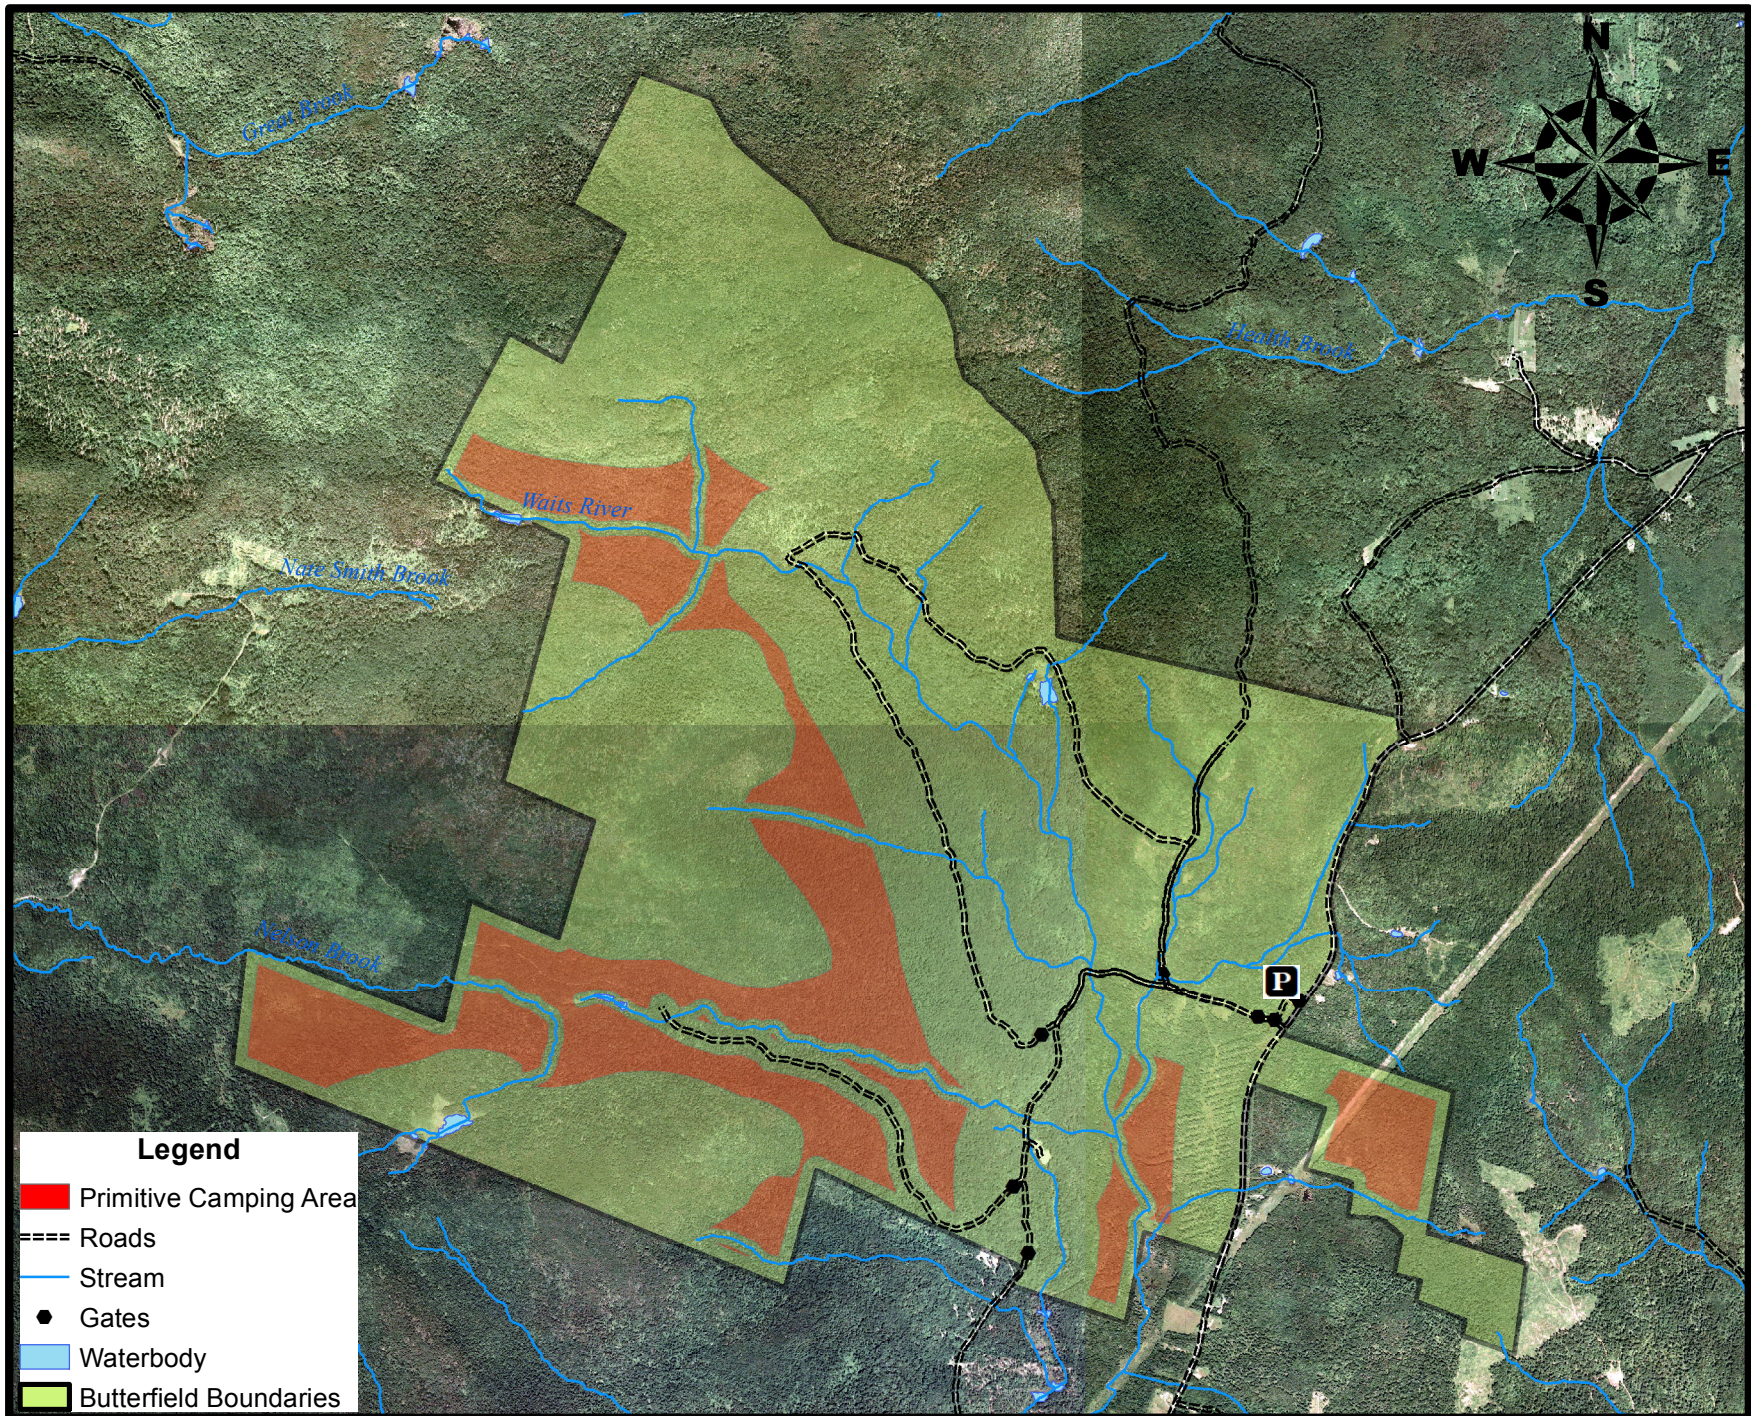

Groton State Forest Butterfield Block Primitive Camping Areas

Created by Jordan Weaknecht
August 26, 2015

0 0.225 0.45 0.9 1.35 1.8 Miles