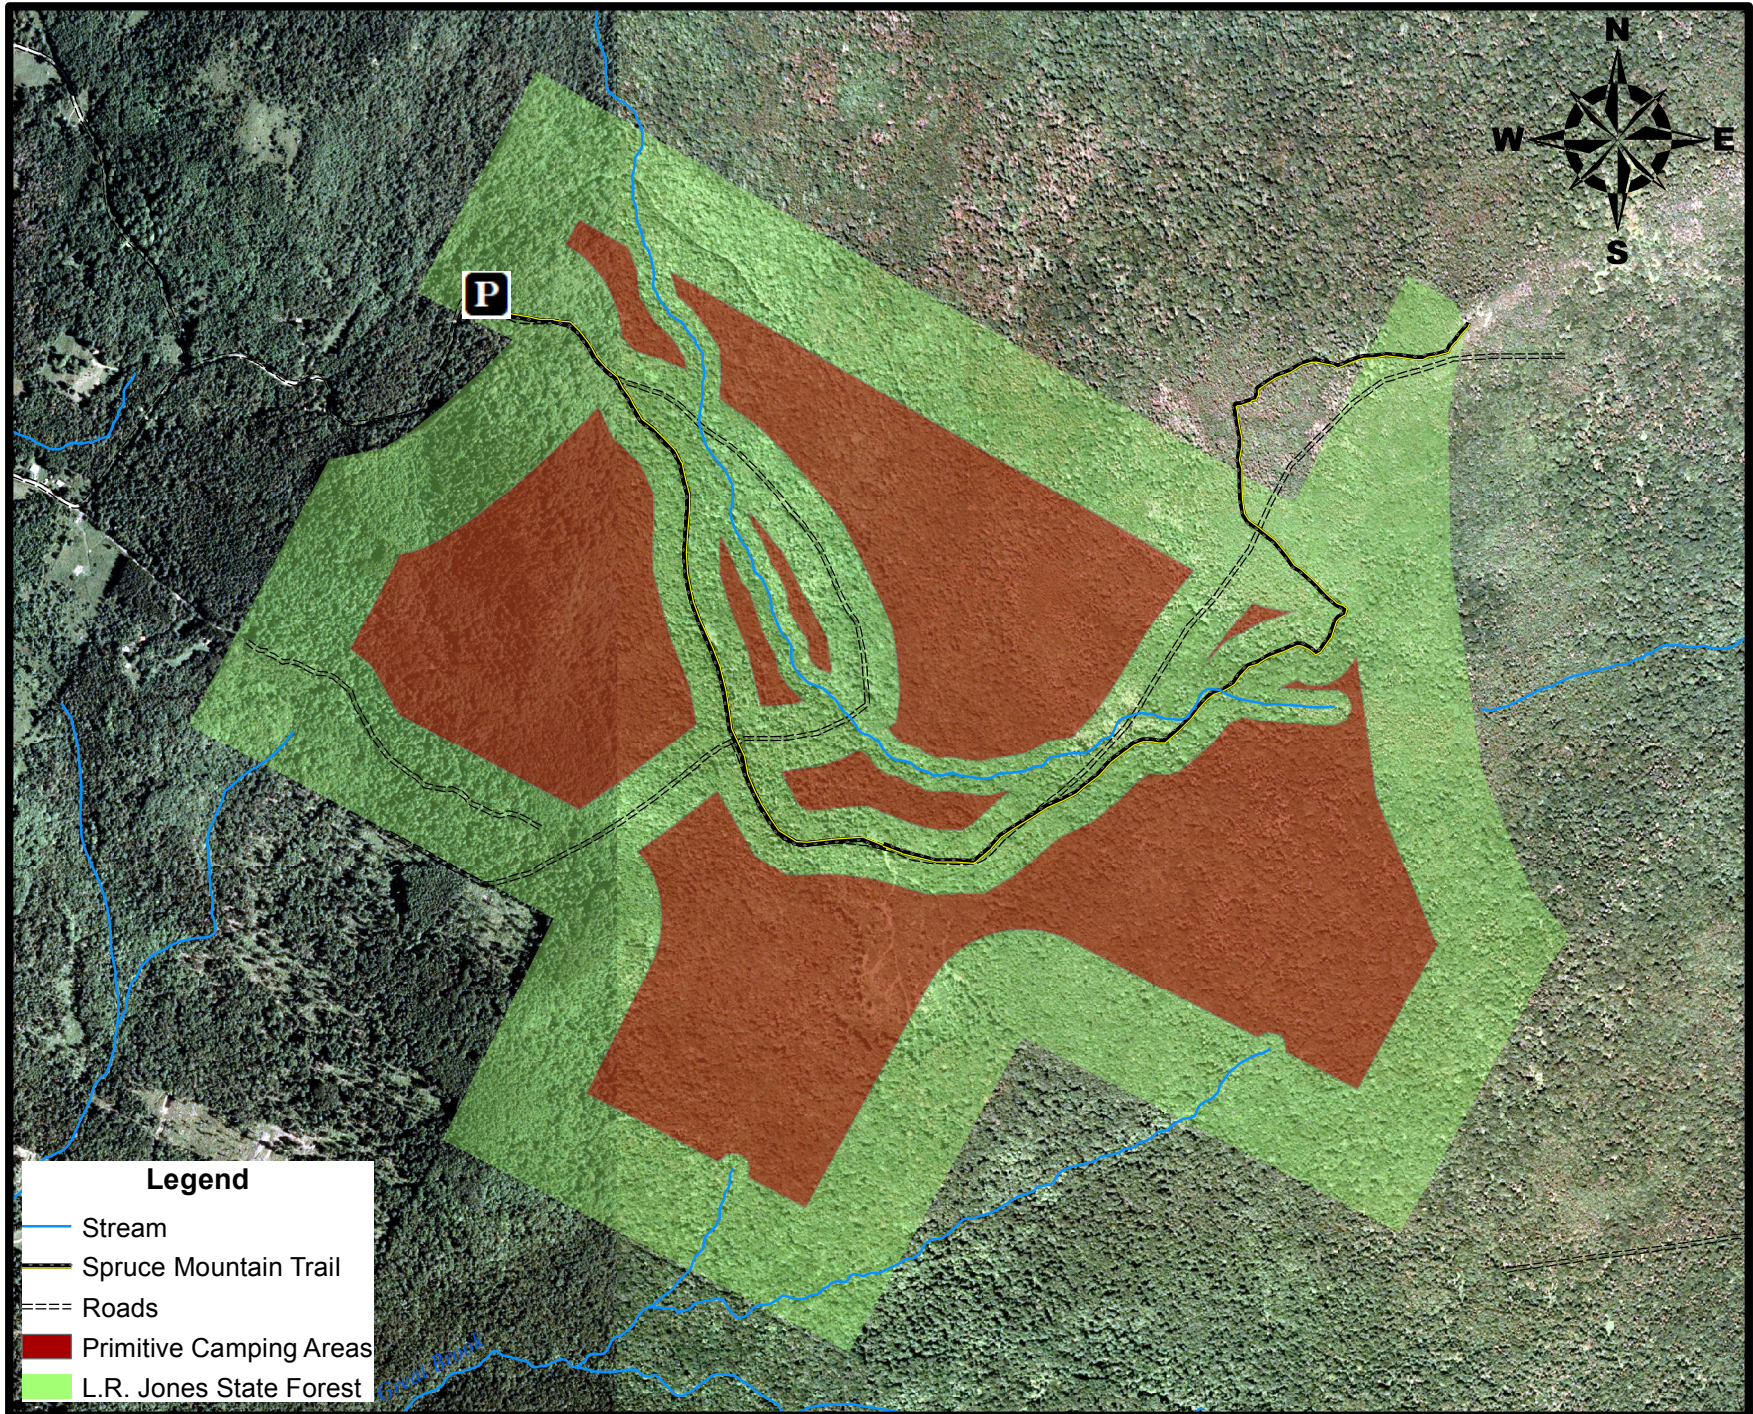

L.R. Jones State Forest Primitive Camping Areas

Created by Jordan Weaknecht
August 26, 2015

0 0.125 0.25 0.5 0.75 1 Miles