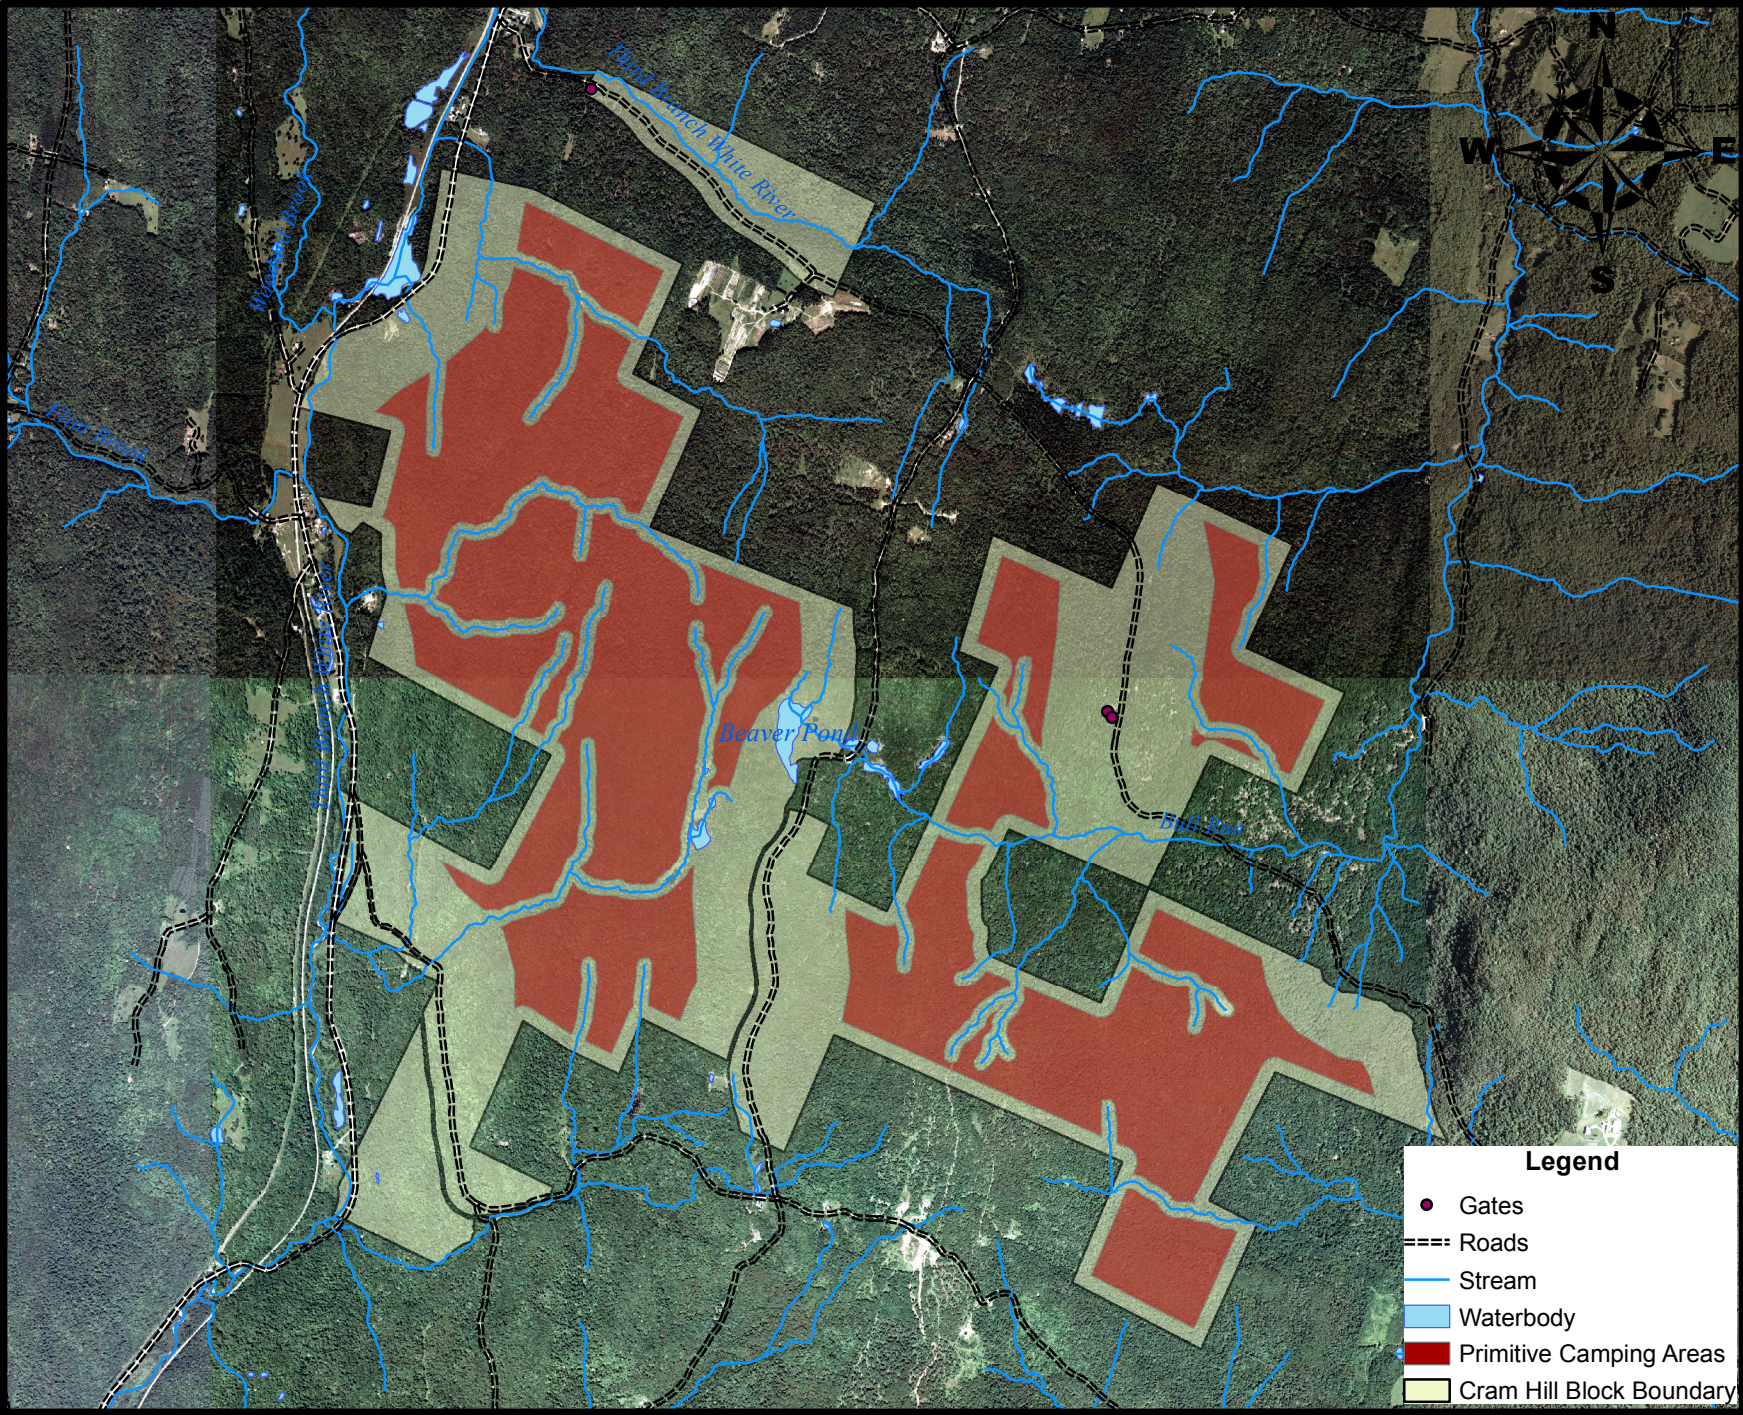

Roxbury State Forest Cram Hill Block Primitive Camping Areas

Created by Jordan Weaknecht
August 26, 2015

0 0.25 0.5 1 1.5 2 Miles