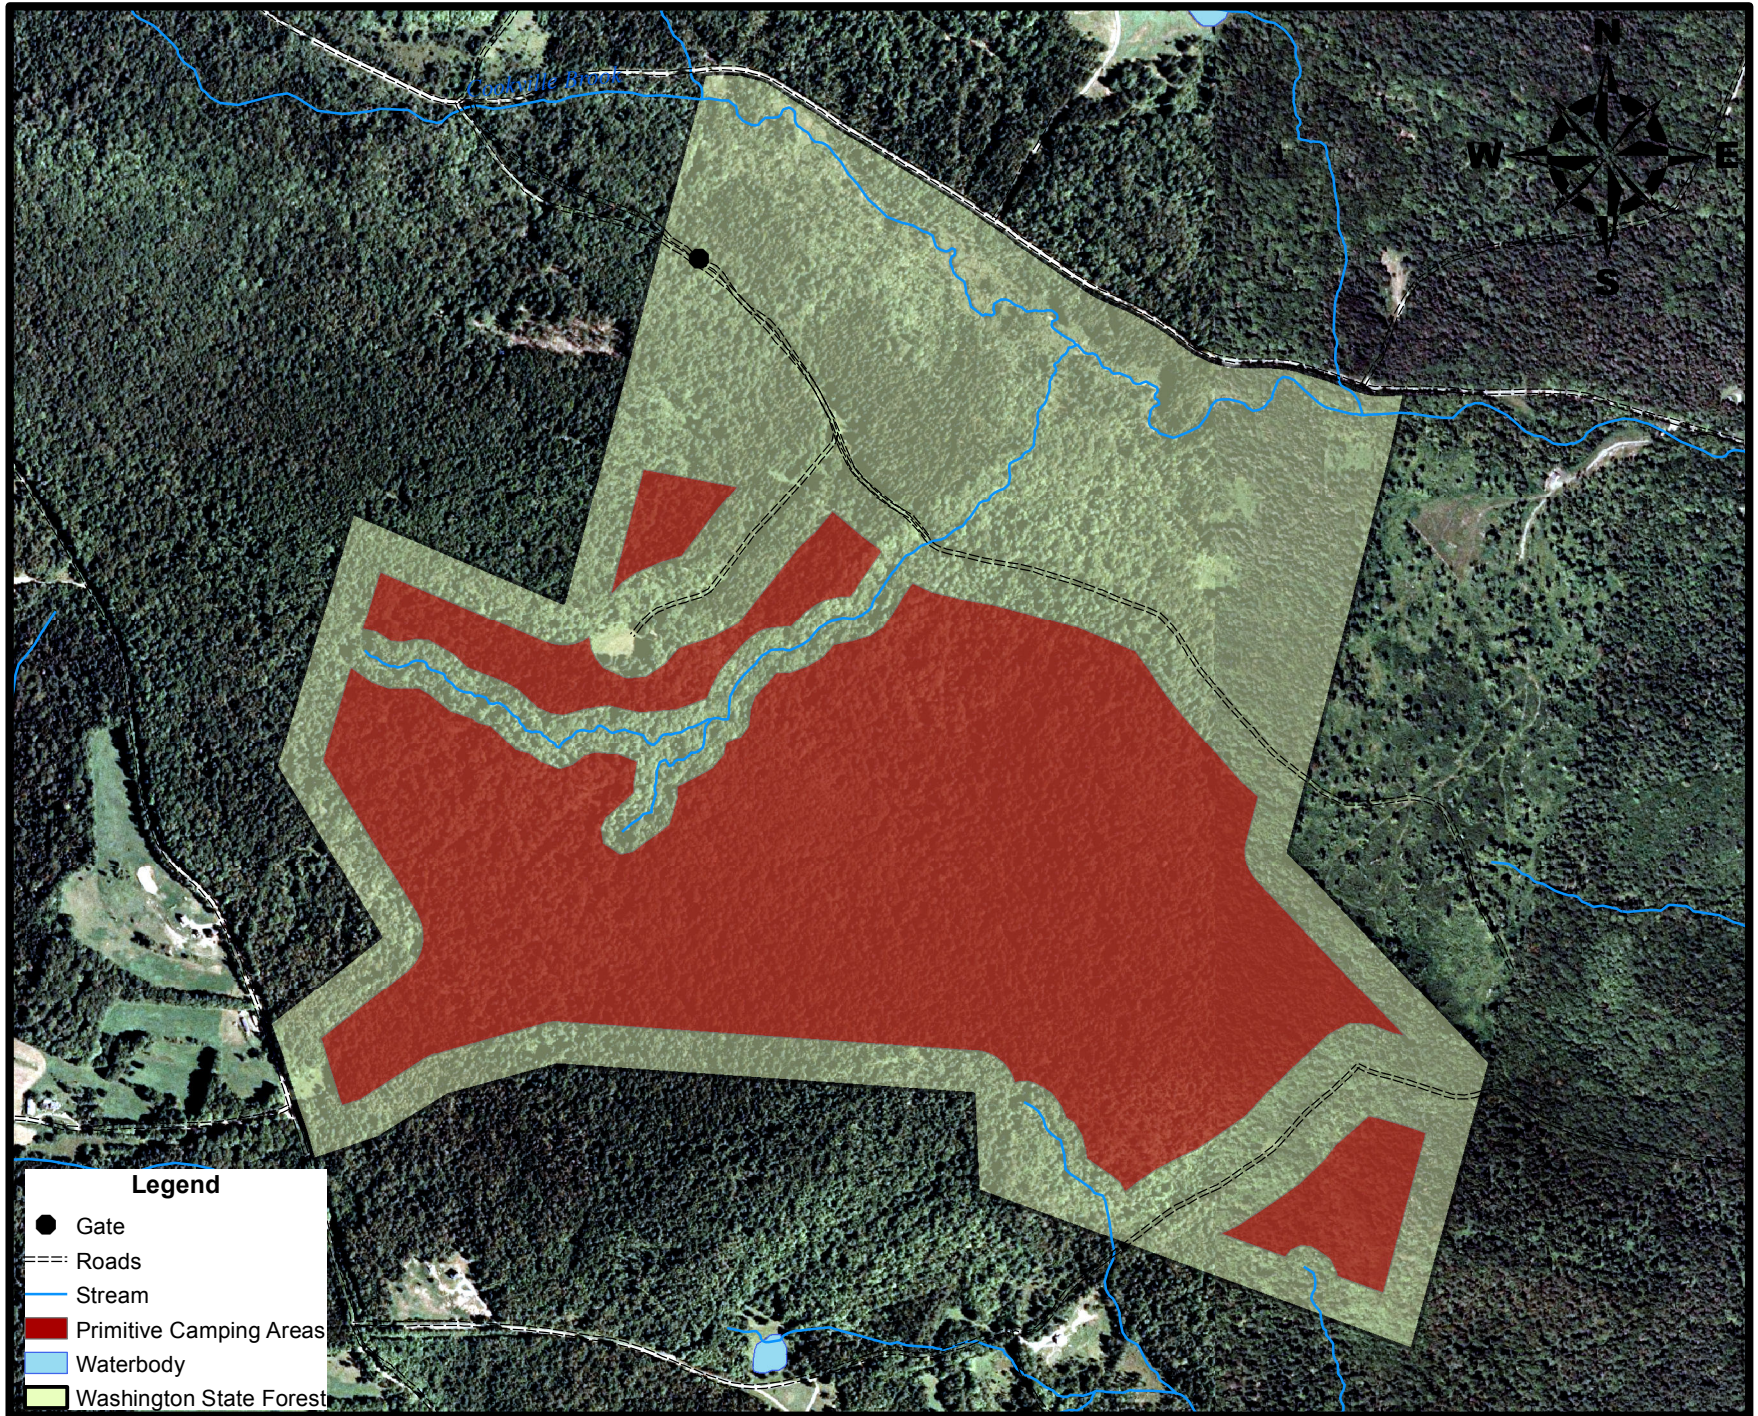

Washington State Forest Primitive Camping Areas

Created by Jordan Weaknecht
August 12, 2015